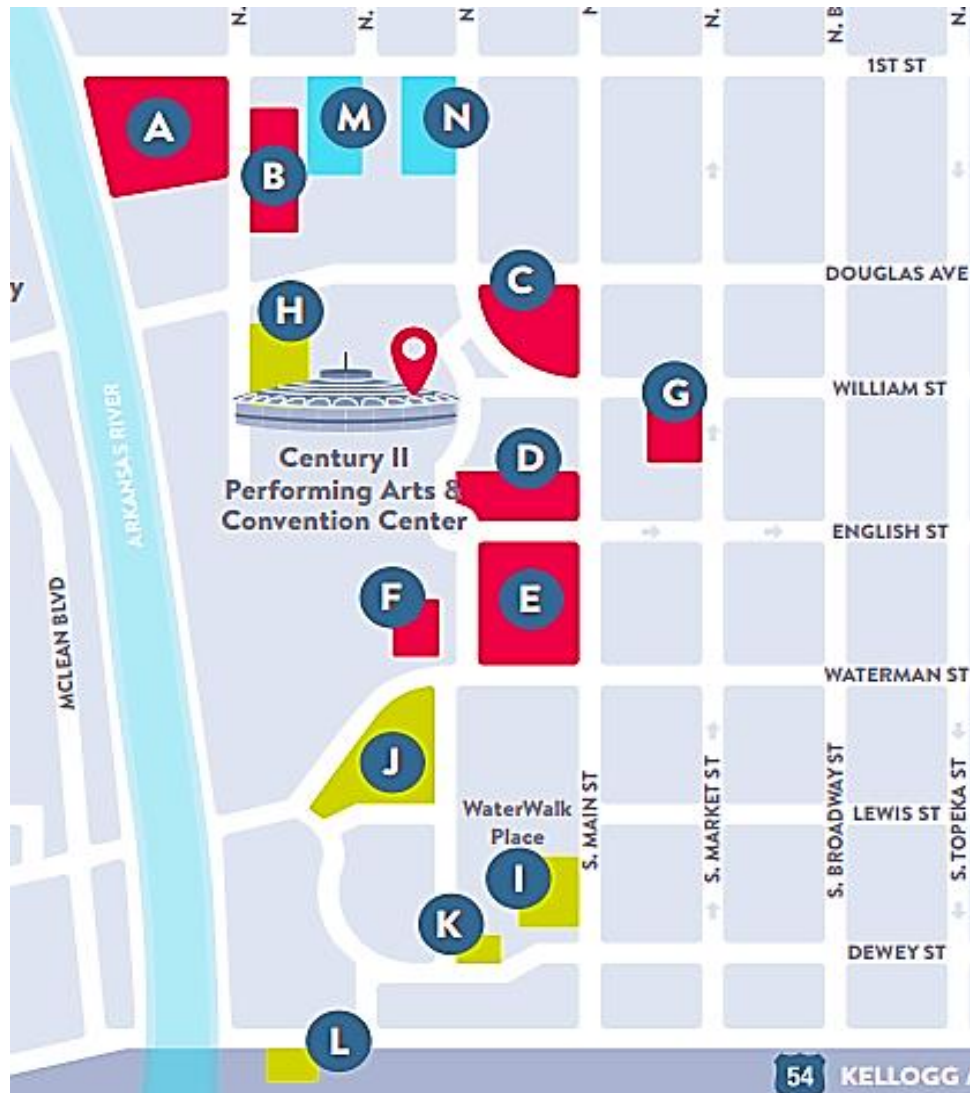

Common Threads Quilt Show

Friday, June 24 & Saturday, June 25, 2022
Century II Exhibition Hall

-- No shuttles will be available this year. --

Parking Options

In addition to on-street parking and privately owned lots and garages (prices may vary), below is a list of parking lots and garages within walking distance of Century II (225 W. Douglas Avenue). View more info at parkdowntown.org.

- | | |
|---|---|
| A Waco and First Street
\$4/day
151 N. Waco | H Century II Back Lot
Free
130 S. Waco |
| B Drury Plaza Hotel Broadviw Garage
\$8/day, credit card only
130 S. Waco | I WaterWalk Garage
Free
501 S. Main |
| C Century II Plaza Lot
25¢/30 min.
141 S. Main | J WaterWalk Lot
Free
350 W. Waterman |
| D Century II Public Library Lot
25¢/hour
251 S. Main | K Gander Mountain Lot
Free
600 S. Water |
| E Century II Main Lot
25¢/hour
301 S. Main | L Under Kellogg
Free
605 S. Wichita |
| F Hyatt Regency Wichita Garage
\$10/night
400 W. Waterman | M Garvey Center Garage
Free after 5 p.m. and on weekends
350 W. 1st Street |
| G Parking at Market & William Garage
\$1/30 minutes, \$6/day
215 S. Market | N Garvey Center Lot
Free after 5 p.m. and on weekends
250 W. 1st Street |